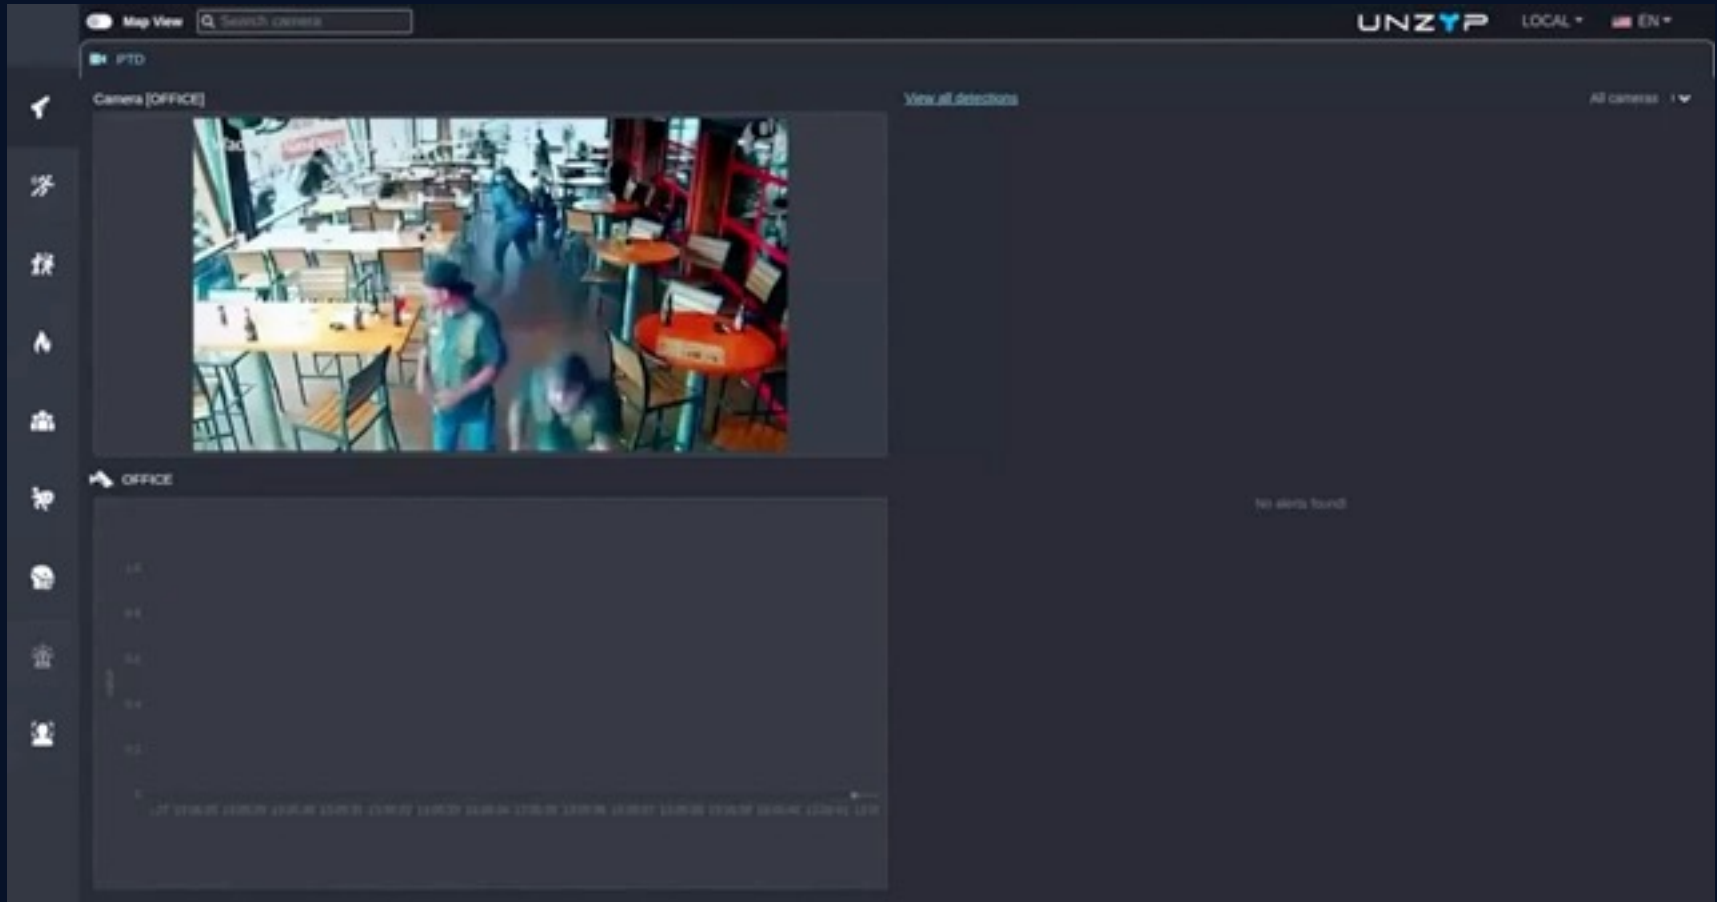

Firearms / Gun Detection - Video Deteksi Senjata

Video Link : <https://youtu.be/_zNrK0c8_fo>