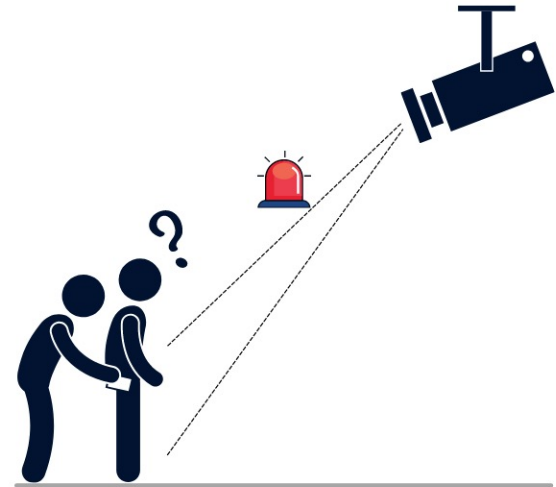

Apa yang membuat Sistem Pengenalan Perilaku & Deteksi Anomali terdepan :

- Deteksi real-time dari perkelahian dan perilaku konsumen yang tidak wajar yang dapat mengakibatkan pengutulan
- Deteksi anomali lingkungan, seperti asap dan api
- Solusi terpusat yang mampu menangani beberapa aliran kamera secara bersamaan
- Ekspektasi perangkat keras, termasuk kamera dan server, kali lebih rendah dibandingkan dengan solusi serupa di pasar
- Algoritme pembelajaran mesin dan AI yang meningkatkan diri sendiri yang bekerja secara mandiri 24/7

Theft Detection - Video Deteksi Pencurian

Video Link : <https://youtu.be/iFoaUI7DB-s>

Theft Detection - Video Deteksi Pencurian

The screenshot displays the UNZYP security camera management interface. At the top, there is a 'Map View' toggle and a 'Search camera' input field. The main content area is titled 'Camera [TEST]' and shows a live video feed from 'CAM 4' in a supermarket aisle. A person is seen bending over the shelves. The timestamp '2018-02-27 14:53:12' is visible in the top right of the video frame. To the right of the video, there is a 'View all detections' link and 'All cameras' with a dropdown arrow. Below the video, there is a 'TEST' section with a graph showing 'value' on the y-axis (ranging from 0 to 1.0) and time on the x-axis (ranging from 16:43:54 to 16:44:07). The graph shows a single vertical spike reaching a value of 1.0 at approximately 16:43:58. To the right of the graph, the text 'No alerts found!' is displayed. The interface also includes a sidebar with various icons for navigation and settings.